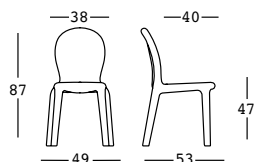

chloé chair

design Berenice

STRUTTURA/STRUCTURE

PE - Polietilene/Polyethylene
colore base/basic colour

6419

GROSS WEIGHT:

kg 7,9

DETAILS:

2 pcs. per imballo/
2 pcs. for pack